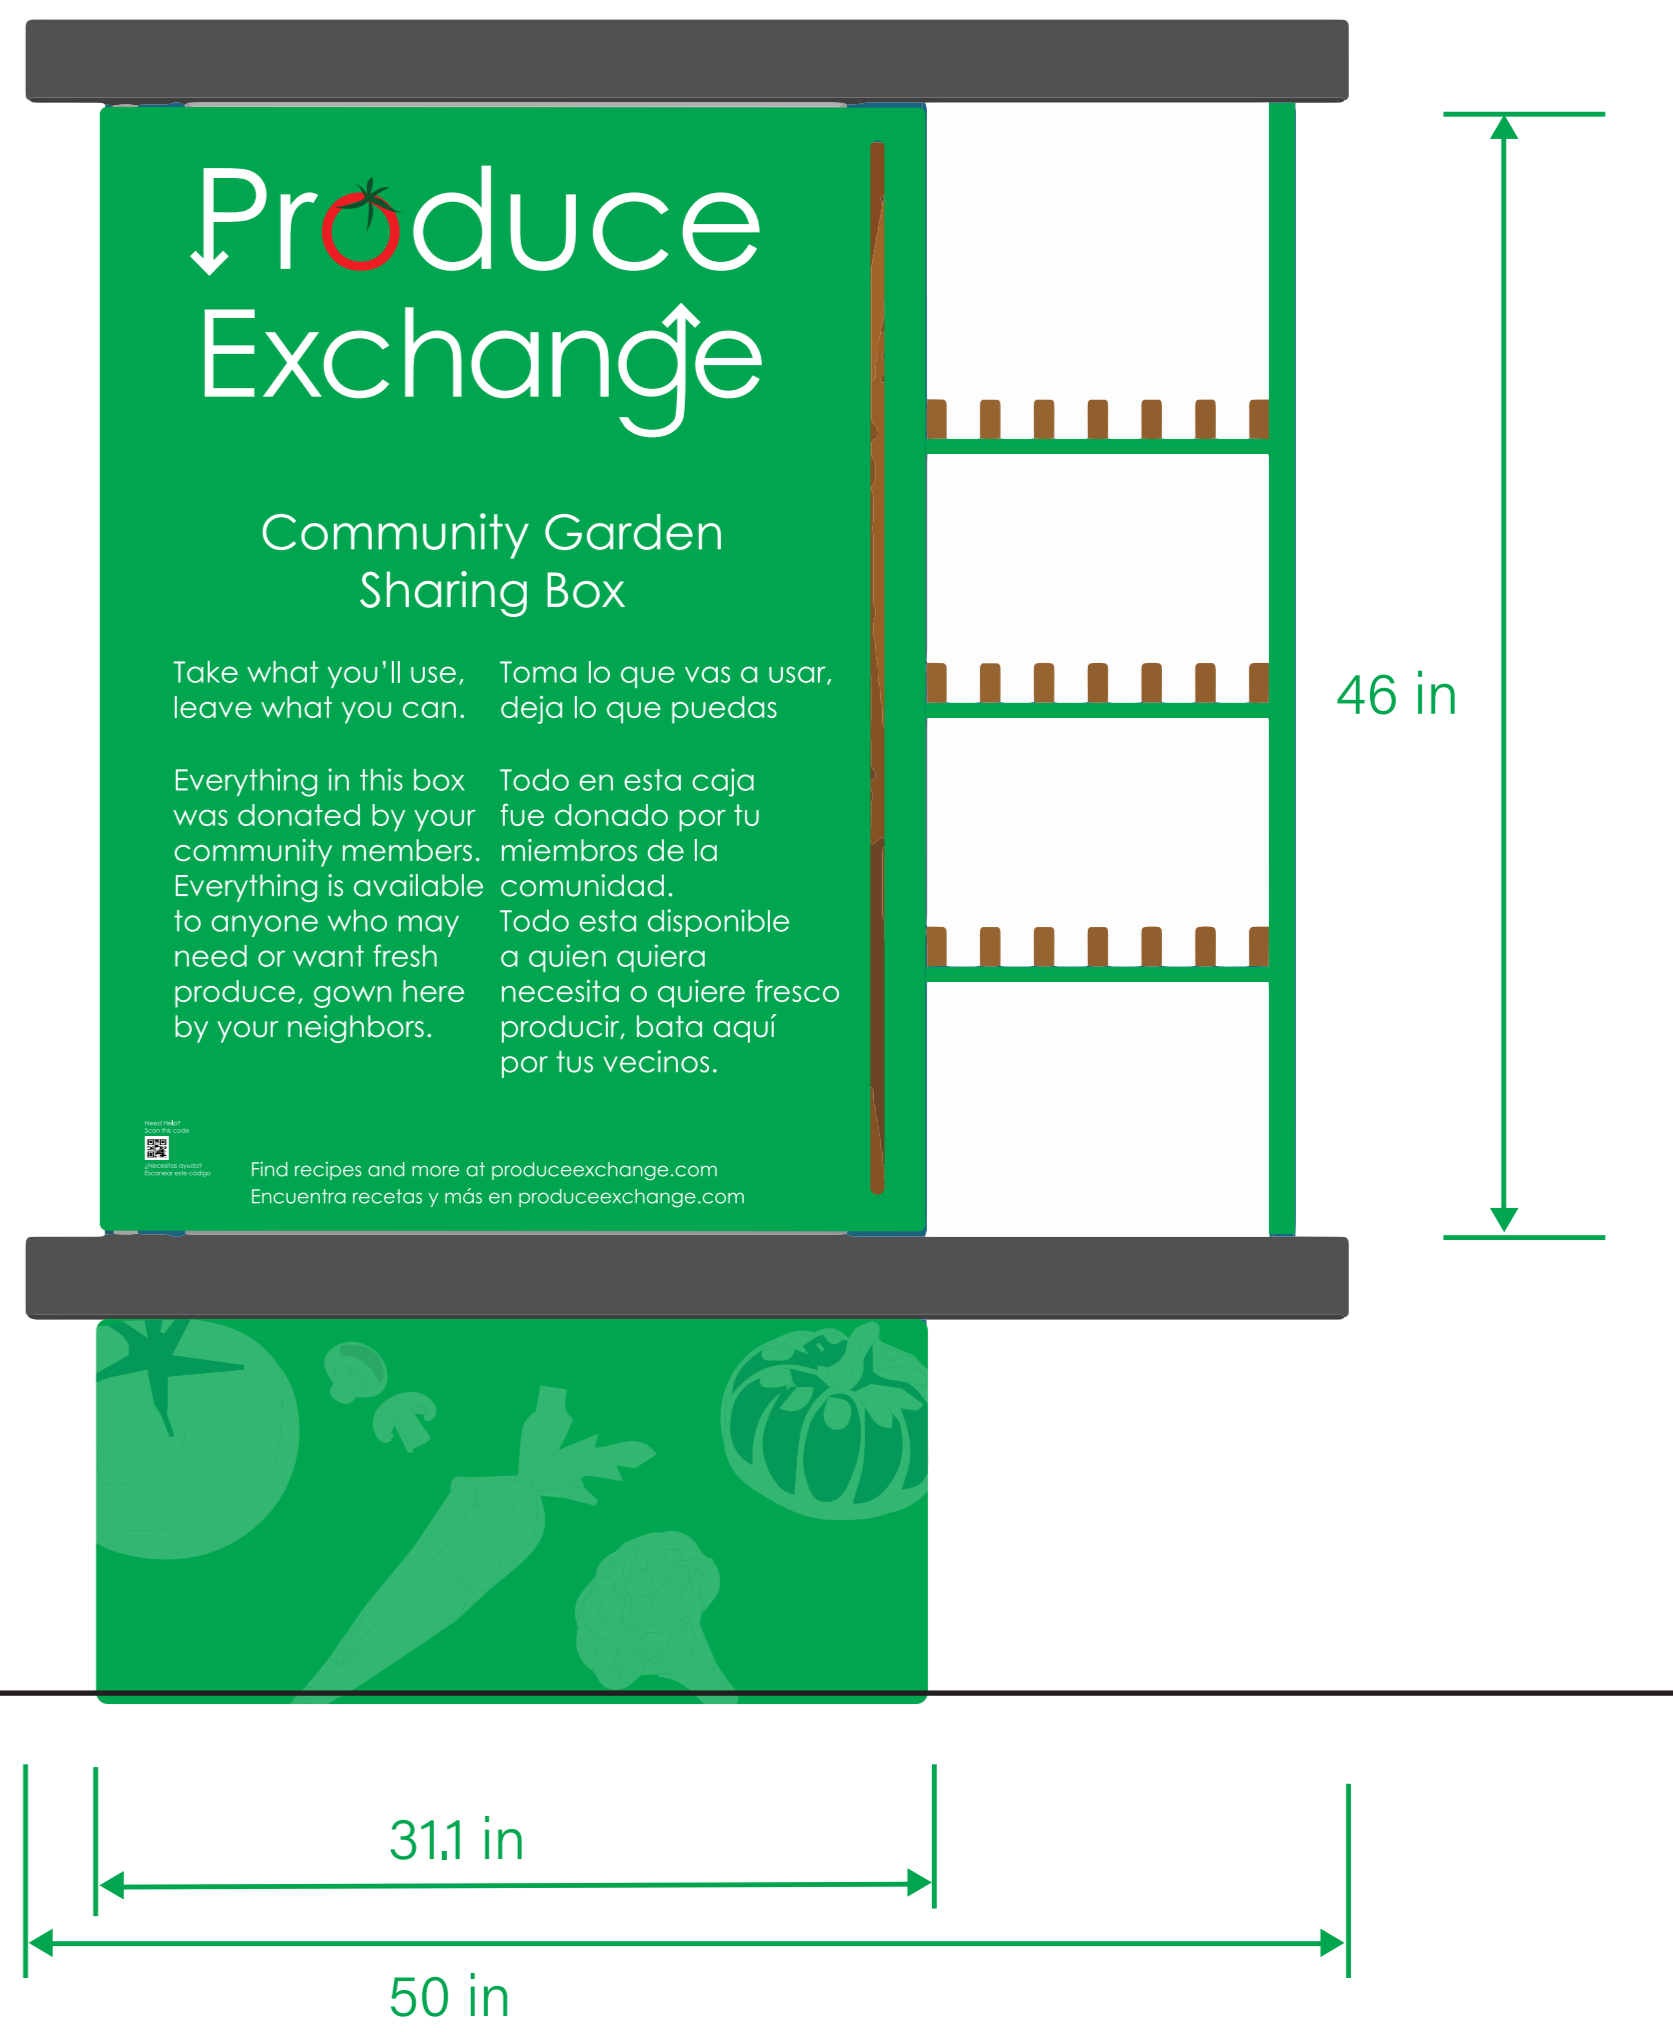

Fresh Vegetables

ENVIRONMENTAL GRAPHIC DESIGN CONCEPTS

Inspirations

Modern Typography

Garden Greenery

Fresh Vegetables

Colors from surrounding buildings

SITE ELEVATIONS

INTERIOR DETAIL

The interior information would show the users how to use this box and how to properly store various produce.

When? Cuando?
Pick One. Elegir Uno.

- Monday. Lunes.
- Tuesday. Martes.
- Wednesday. Miércoles.
- Thursday. Jueves.
- Friday. Viernes.
- Saturday. Sábado.
- Sunday. Domingo.

EXTERIOR DETAIL

Produce Exchange

Community Garden Sharing Box

Take what you'll use,
leave what you can.

Toma lo que vas a usar,
deja lo que puedas

Everything in this box
was donated by your
community members.
Everything is available
to anyone who may
need or want fresh
produce, grown here
by your neighbors.