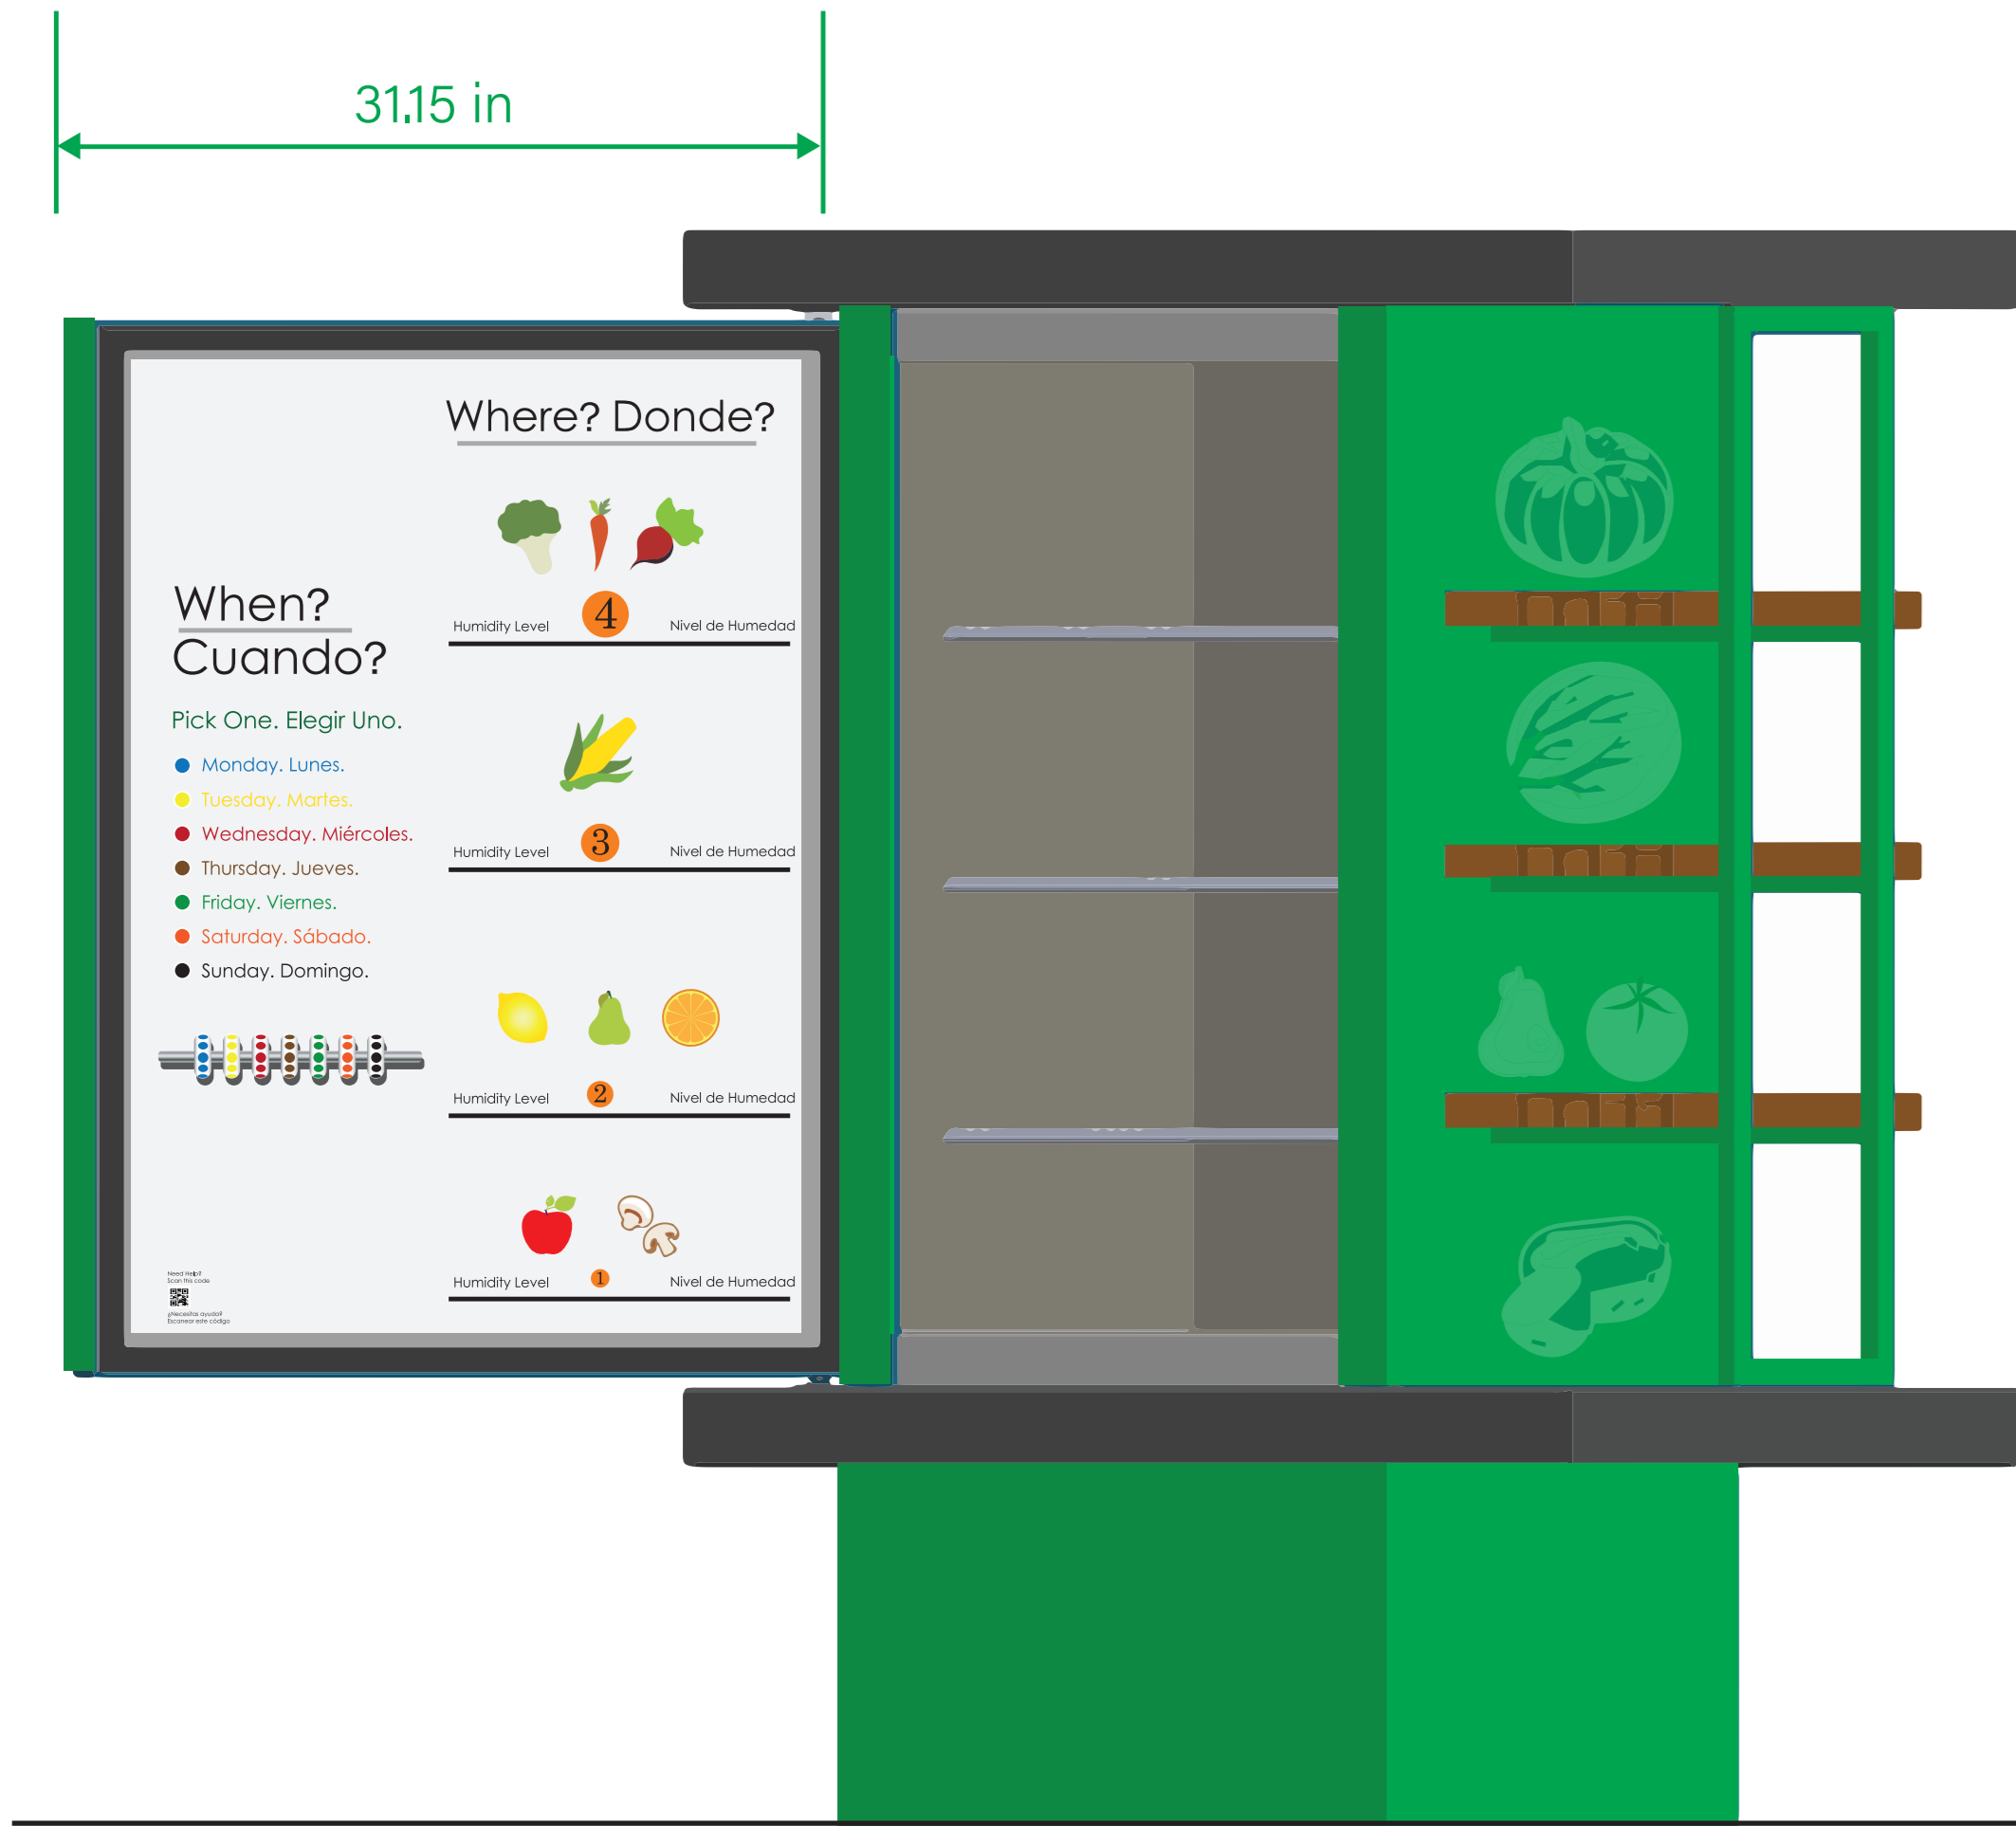

Fresh Vegetables

ENVIRONMENTAL GRAPHIC DESIGN CONCEPTS

Inspirations

Modern Typography

Garden Greenery

Fresh Vegetables

Colors from surrounding buildings

SITE ELEVATIONS

INTERIOR DETAIL

The interior information would show the users how to use this box and how to properly store various produce.

When? Cuando?
Pick One. Elegir Uno.

- Monday. Lunes.
- Tuesday. Martes.
- Wednesday. Miércoles.
- Thursday. Jueves.
- Friday. Viernes.
- Saturday. Sábado.
- Sunday. Domingo.

EXTERIOR DETAIL

Produce Exchange

Community Garden Sharing Box

Take what you'll use,
leave what you can.

Toma lo que vas a usar,
deja lo que puedas

Everything in this box
was donated by your
community members.
Everything is available
to anyone who may
need or want fresh
produce, grown here
by your neighbors.